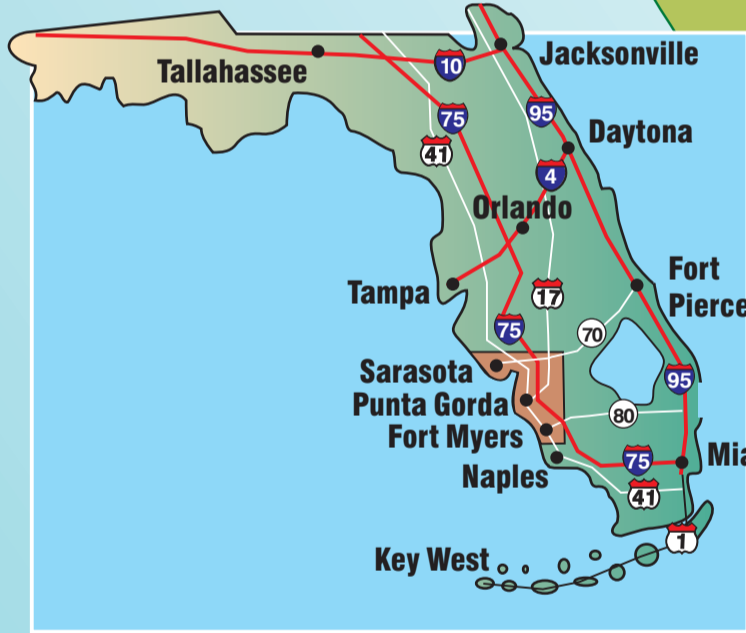

Southwest Florida's Engine for Growth

Seminole Gulf Railway

Rail System Map

MAP KEY

- Seminole Gulf Railway lines (SGLR)
- CSX (CSXT) Lines
- ★ SGLR/CSX Interchange Points
- SGLR Operated Transloading Sites
- Public Delivery Sites

"Southwest Florida Is"

- Halfway between Tampa and Miami markets.
- Home to over 2.4 million people (and seasonally 3+ million).
- One of the fastest growing regions in the country.
- Primed for industrial expansion.

Seminole Gulf Railway

4110 Centerpointe Drive
 Suite 207
 Fort Myers, Florida 33916
 239-275-6060
www.floridarail.com

Gulf of Mexico

NAPLES

To Miami & Fort Lauderdale