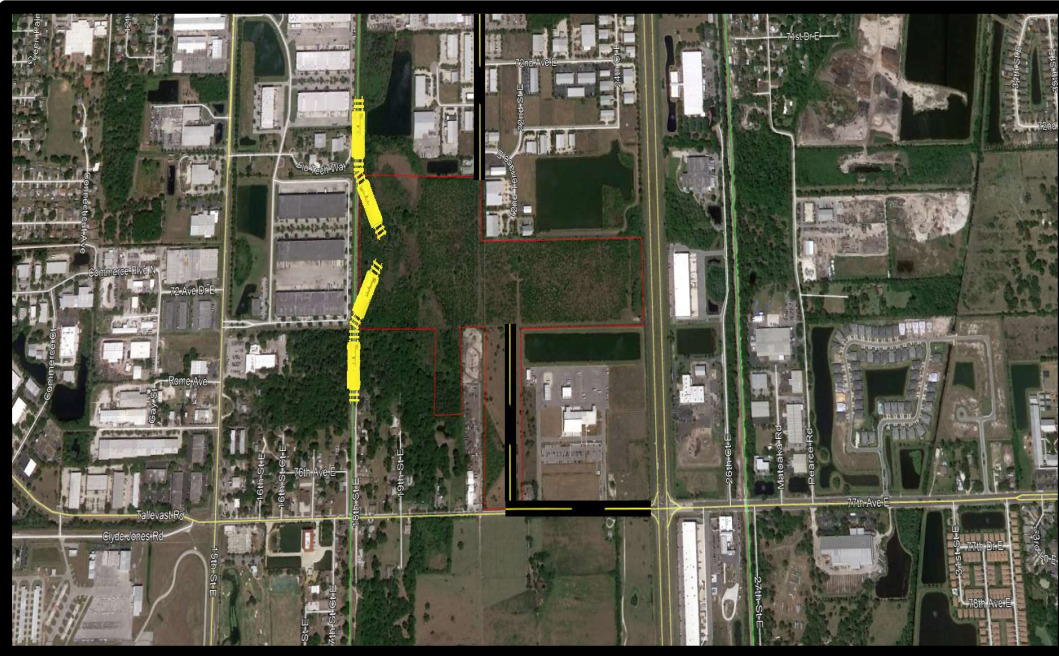

2105 Tallavast Road - Sarasota, FL

Seminole Gulf Railway

A LIMITED PARTNERSHIP

4110 Centerpointe Drive, Suite 207, Fort Myers, FL 33916

Telephone: (239) 275-6060 Facsimile: (239) 275-0581 Online: www.floridarail.com and www.semgulf.com

- 75+ acres
- Zoned light/heavy industrial
- Rail service possible from North and/or South
- Road access via Tallavast Road and 21st East
- CSX interchange in Bradenton, FL
- Sales or lease via SRQ Sarasota Bradenton, FL International Airport

- 200 mile radius of North, Central, and South Florida
- 6.4 miles from Interstate 75