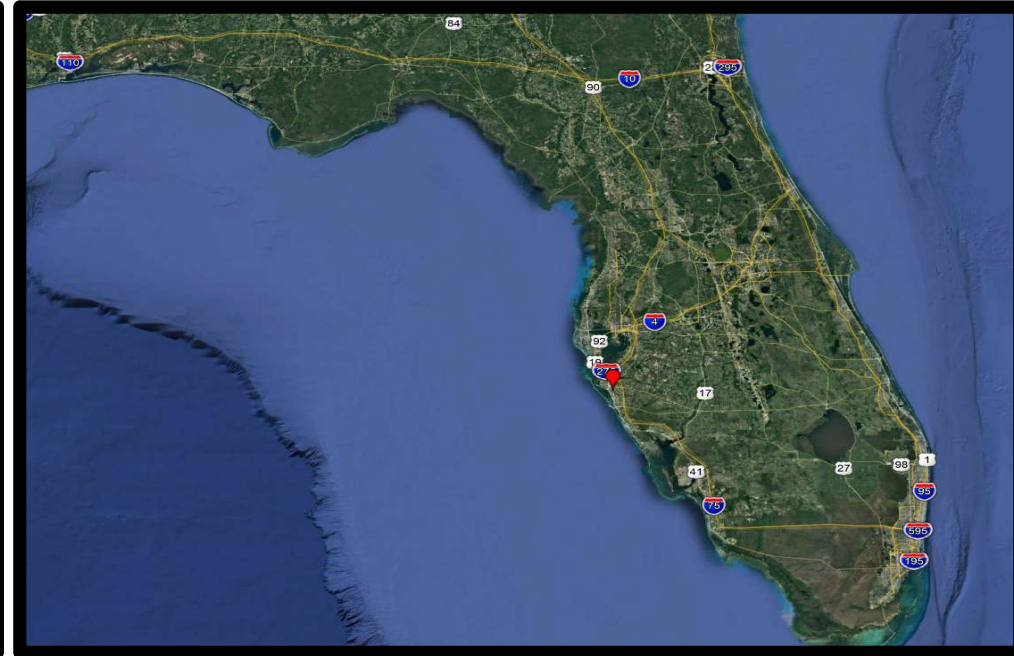

2105 Tallavast Road - Sarasota, FL

Seminole Gulf Railway

A LIMITED PARTNERSHIP

4110 Centerpointe Drive, Suite 207, Fort Myers, FL 33916

Telephone: (239) 275-6060 Facsimile: (239) 275-0581 Online: www.floridarail.com and www.semgulf.com

- 75+ acres
- Zoned light/heavy industrial
- Rail service possible from North and/or South
- Road access via Tallavast Road and 21st East
- CSX interchange in Bradenton, FL
- Sales or lease via SRQ Sarasota Bradenton, FL International Airport

- 200 mile radius of North, Central, and South Florida
- 6.4 miles from Interstate 75